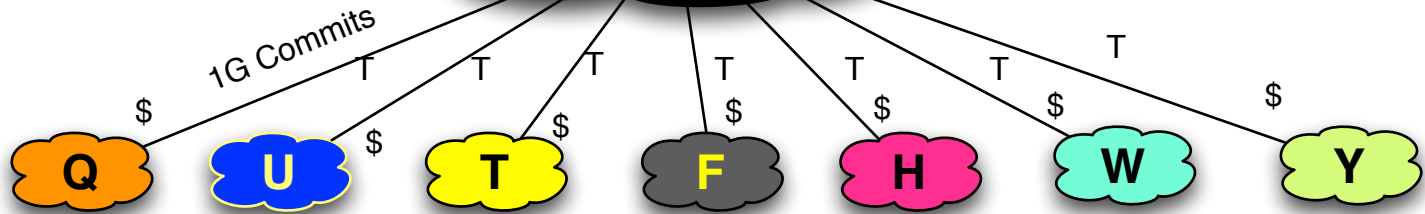

Beginning of month

Market Transit Price:
\$2.50/Mbps for 1Gbps commit

20Gbps avg load...

A says to transit providers : How much for burst this month?

Answers:

- \$2.50/Mbps
- \$2.20/Mbps
- \$2.25/Mbps
- \$2.70/Mbps
- \$2.50/Mbps
- \$2.00/Mbps
- \$2.00/Mbps